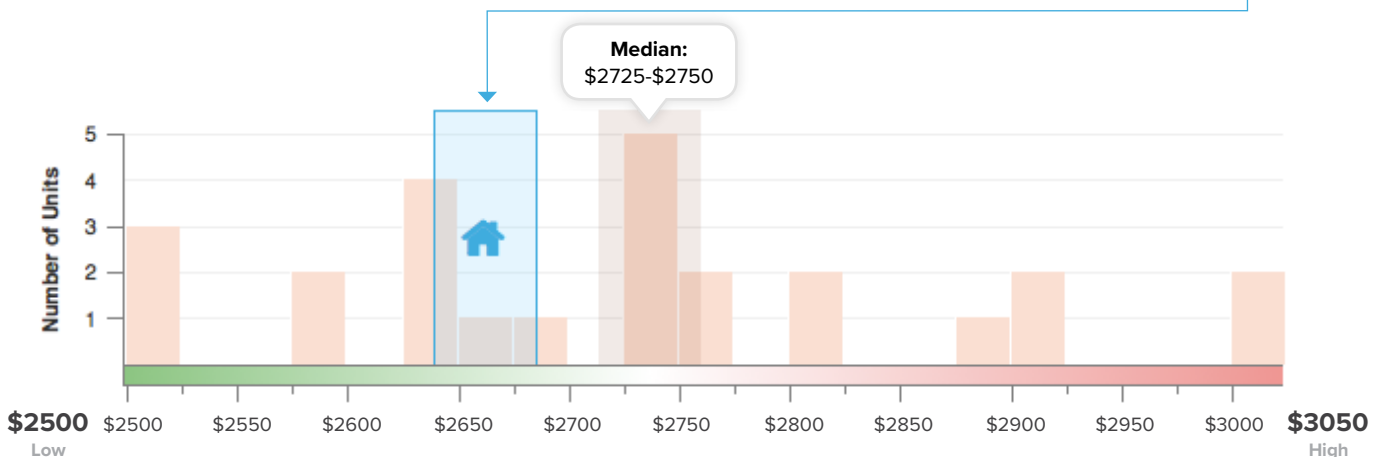

MAXIMIZING RENT VALUE

Our rent comparison tool allows us to compare rental prices of similar units in the same geographic location. With this information we can ensure our properties are competitive and we are maximizing rental revenue.

Comparison Profile

Your Unit
Olympic Park
1007 5th Ave

Beds	Bath	Sq. Ft.	Location	Advertised Rent
2	1.0	900.0	Seattle	\$2,650.00

Rent distribution among the top 25 similar units from other AppFolio customers in your area